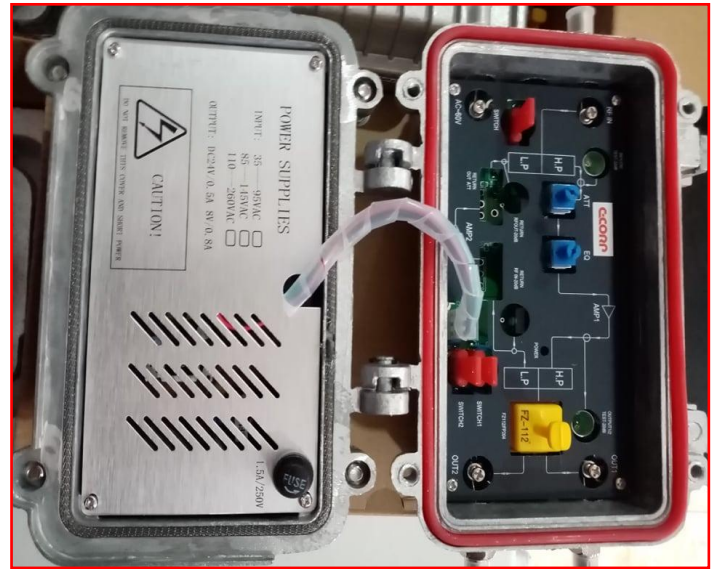

**C-CORP CATV LINE EXTENDER AMPLIFIER 860 MHz 2 ports.**

**OTHERS**

# SKYCOM T319S Full Function Fusion Splicer

## Performance Characteristics

- Cast aluminum casing, waterproof and dustproof, with good shielding and heat dissipation performance
- High quality diplex filter, split points optional
- Low noise push pull amplifier module ensure the noisy figure
- Adjustable attenuator and equalizer in forward and reverse path, equipped with two attenuator and equalize, structure is more simple
- RF test port in reverse path (-20dB)
- Two outputs, changeable tap or splitter
- High reliability transformer or SMP

Item	Unit	Technical Parameters
<b>Forward Path Parameters</b>		
Frequency range	MHz	45 ~ 862
Nominal gain	dB	30
RF input level	dBuv	72
RF output level	dBuv	102
	dB	$\pm 1.0$
	dB	$\leq 10$
	dB	$\geq 14$
Gain adjustable range	dBm	0-20
Slope adjustable range	dBm	0-20
	dB	$\pm 3/\pm 0.3$
	dB	$\geq 65$
	dB	$\geq 62$
	Ns	$\leq 10$
Signal AC/Sound ratio		<2%
(10/700us) Surgeresistant voltage	KV	>5
Gain stability	dB	-1.0+ 1.0
<b>Return Path Parameters</b>		
Bandwidth	MHz	5-30 & 42 & 65
Nominal Gain	dBm	18
	dB	$\pm 0.75$
	dB	$\leq 12$
Return loss		$\geq 16$ dB
Gain adjustable range	dBm	0-20
Slope adjustable range	dB	2dB step
		52
	dB	$\leq 20$
Signal AC/Sound ratio	Ns	<2%
<b>General Characteristics</b>		
Power Voltage	V	AC (35 ~ 90) V
	$^{\circ}$ C	-40-60
	VA	$\leq 30$
Dimension	Cm inch	L 23* W 15* H 10cm 9.05"x 5.9" x 3.9"