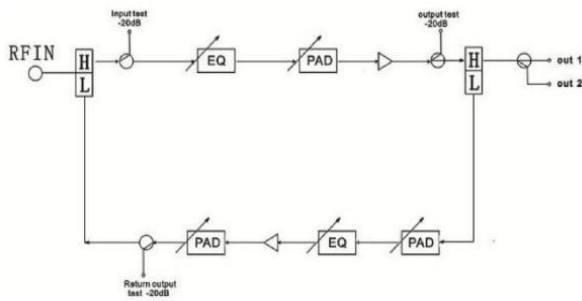

# SKYCOM T319S Full Function Fusion Splicer

## Performance Characteristics

- Cast aluminum casing, waterproof and dustproof, with good shielding and heat dissipation performance
- High quality diplex filter, split points optional
- Low noise push pull amplifier module ensure the noisy figure
- Adjustable attenuator and equalizer in forward and reverse path, equipped with two attenuator and equalize, structure is more simple
- RF test port in reverse path (-20dB)
- Two outputs, changeable tap or splitter
- High reliability transformer or SMP

Item	Unit	Technical Parameters
<b>Forward Path Parameters</b>		
Frequency range	MHz	45 ~ 862
Nominal gain	dB	30
RF input level	dBuv	72
RF output level	dBuv	102
	dB	$\pm 1.0$
	dB	$\leq 10$
	dB	$\geq 14$
Gain adjustable range	dBm	0-20
Slope adjustable range	dBm	0-20
	dB	$\pm 3/\pm 0.3$
	dB	$\geq 65$
	dB	$\geq 62$
	Ns	$\leq 10$
Signal AC/Sound ratio		<2%
(10/700us) Surgeresistant voltage	KV	>5
Gain stability	dB	-1.0+ 1.0
<b>Return Path Parameters</b>		
Bandwidth	MHz	5-30 & 42 & 65
Nominal Gain	dBm	18
	dB	$\pm 0.75$
	dB	$\leq 12$
Return loss		$\geq 16$ dB
Gain adjustable range	dBm	0-20
Slope adjustable range	dB	2dB step
		52
	dB	$\leq 20$
Signal AC/Sound ratio	Ns	<2%
<b>General Characteristics</b>		
Power Voltage	V	AC (35 ~ 90) V
	$^{\circ}$ C	-40-60
	VA	$\leq 30$
Dimension	Cm inch	L 23* W 15* H 10cm 9.05"x 5.9" x 3.9"